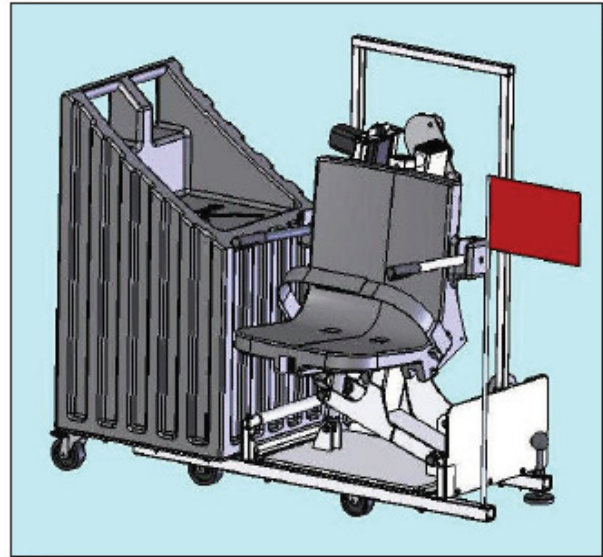

Financing Available

Features:

- 300 Pound (136kg) weight capacity
- Completely portable unit- no anchor required
- Rechargeable battery unit with charger
- Adjustable footrest & lap belt
- Dual flip-up arm rests
- Simple push button operation
- 2 year warranty

YOU MAY BE ELIGIBLE FOR A FEDERAL TAX CREDIT OF UP TO $5,000.

For more info click here:

www.ada.gov/taxincen.htm

wyle
laboratories

A Nationally Recognized Test Laboratory