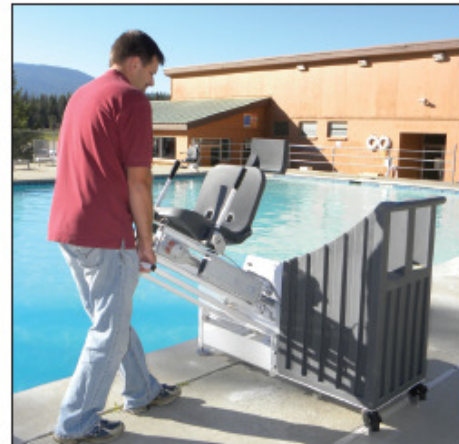

Push lift to deck side, set brakes, slide into place and it's ready to use.